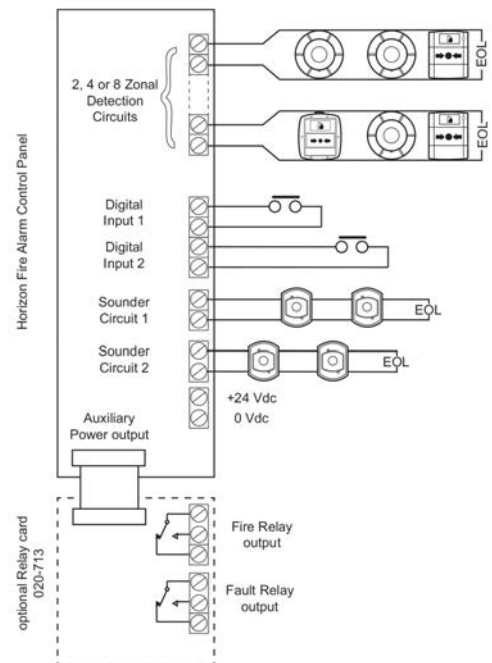

Horizon Range

2, 4 & 8 Zone Conventional Fire Alarm Control Panels

The Horizon series of conventional control panels has been developed to provide a simple and reliable solution to the demands of today's fire detection solutions.

The Horizon range has been designed with both installer and end users requirements in mind.

For installers, Horizon offers an out of the box and on the wall solution. A combination of quick installation, an enhanced feature set and advanced programming allows installers to quickly and simply meet the demands of the user. Equipped with configurable class change inputs, coincidence detection, programmable delays to allow alarm verification and the facility to interface to larger house alarm systems. For end users, clear visible indications, easy to operate functions and a big red key to activate the control buttons, make for simple and unambiguous operation.

Engineered and built to the same high standard as all Morley-IAS control panels, the Horizon system forms an essential part of any fire alarm solution.

The Horizon series of conventional control panels has been designed for use in small to medium commercial environments. It is specially suitable for Garages, Retail Units, Shops, Restaurants, Doctor's Surgeries, Public Offices and Nursery Schools.

KEY FEATURES

- Simple, user friendly design
- Simple to install
- Intuitive to use
- 2, 4 or 8 Zones
- Walk test
- Enhanced feature set
- Multilingual text inserts
- Designed to comply with EN54 part 2 and part 4