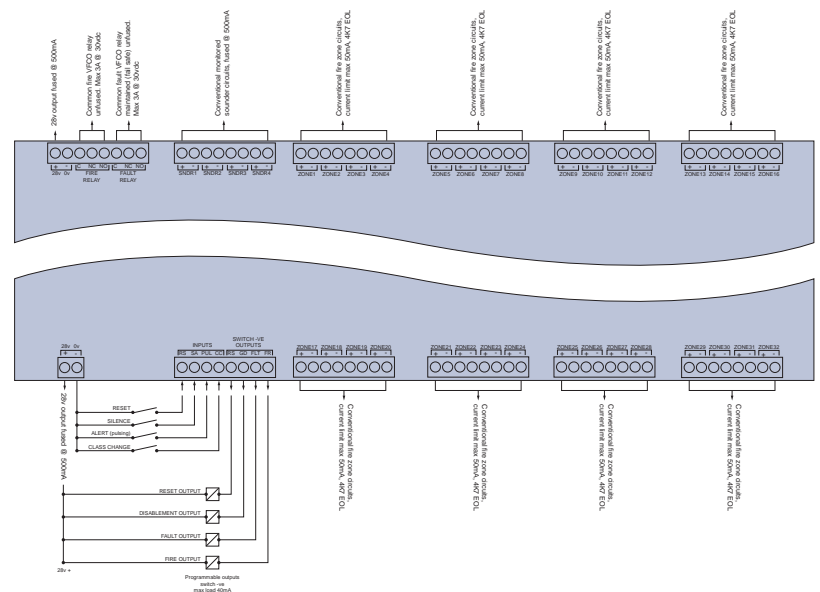

**NETWORK UP TO
8
CONTROL PANELS
AND REPEATERS**

Networking is available across all Excel & Evoque control panels. With the simple addition of a comms card up to 8 control panels can be networked in a fault tolerant loop. The network is fail safe, a single open or short circuit on the loop will not stop the communications. Any combination of panel size can be used from 2 to 32 zones and in any order.

In addition to the 8 control panels up to 8 repeater panels or remote display units can be added to the network.

Programming Features

- Non latching zones
- 3 x False alarm management modes
- Set delays to outputs
- Two independent programmable inputs
- All outputs, relays and sounder circuits are independently programmable
- Disable zones, sndr ccts, aux & delays

Order Codes	
XL32-16	Control panel, 16 zones, 4 sounder ccts
XL32-24	Control panel, 24 zones, 4 sounder ccts
XL32-32	Control panel, 32 zones, 4 sounder ccts
XLEN-R-12	12 zone fully functional/passive repeater panel
XL-RDU	LCD remote display unit
TPCA05	Network comms card
OPCARD-8	8 way relay/output card
SNDEXT-4	4 way sounder cct extension card
FMK-XL32	Recessing bezel for control panels
FMK-ECL	Recessing bezel for XLEN-R-12 repeater panel